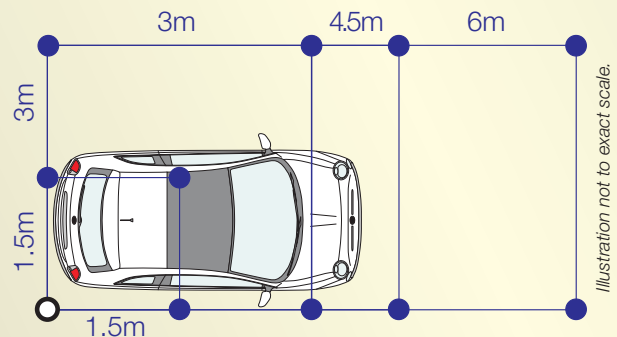

Available Sizes:

call us today on:

01283 510 570

for more info please visit our website: www.instantcanopies.co.uk

Nicoll Industries