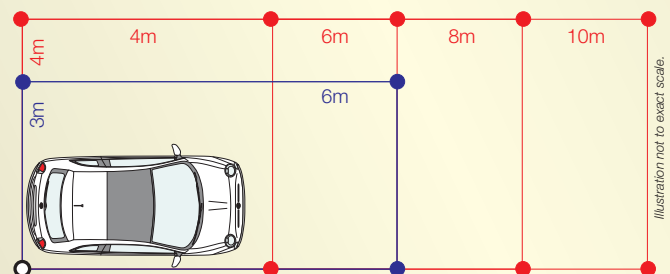

Available Sizes:

call us today on:

01283 510 570

for more info please visit our website: www.nicoll-industries.co.uk

Nicoll Industries