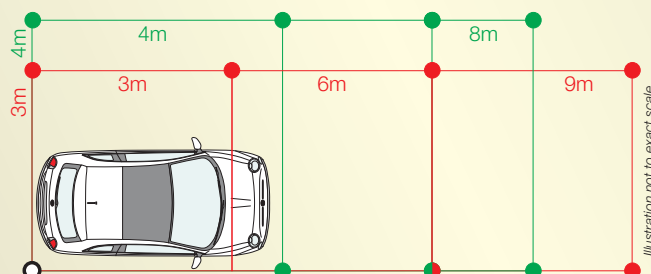

Available Sizes:

call us today on:

01283 510 570

for more info please visit our website: www.partytentmarquees.co.uk

Nicoll Industries